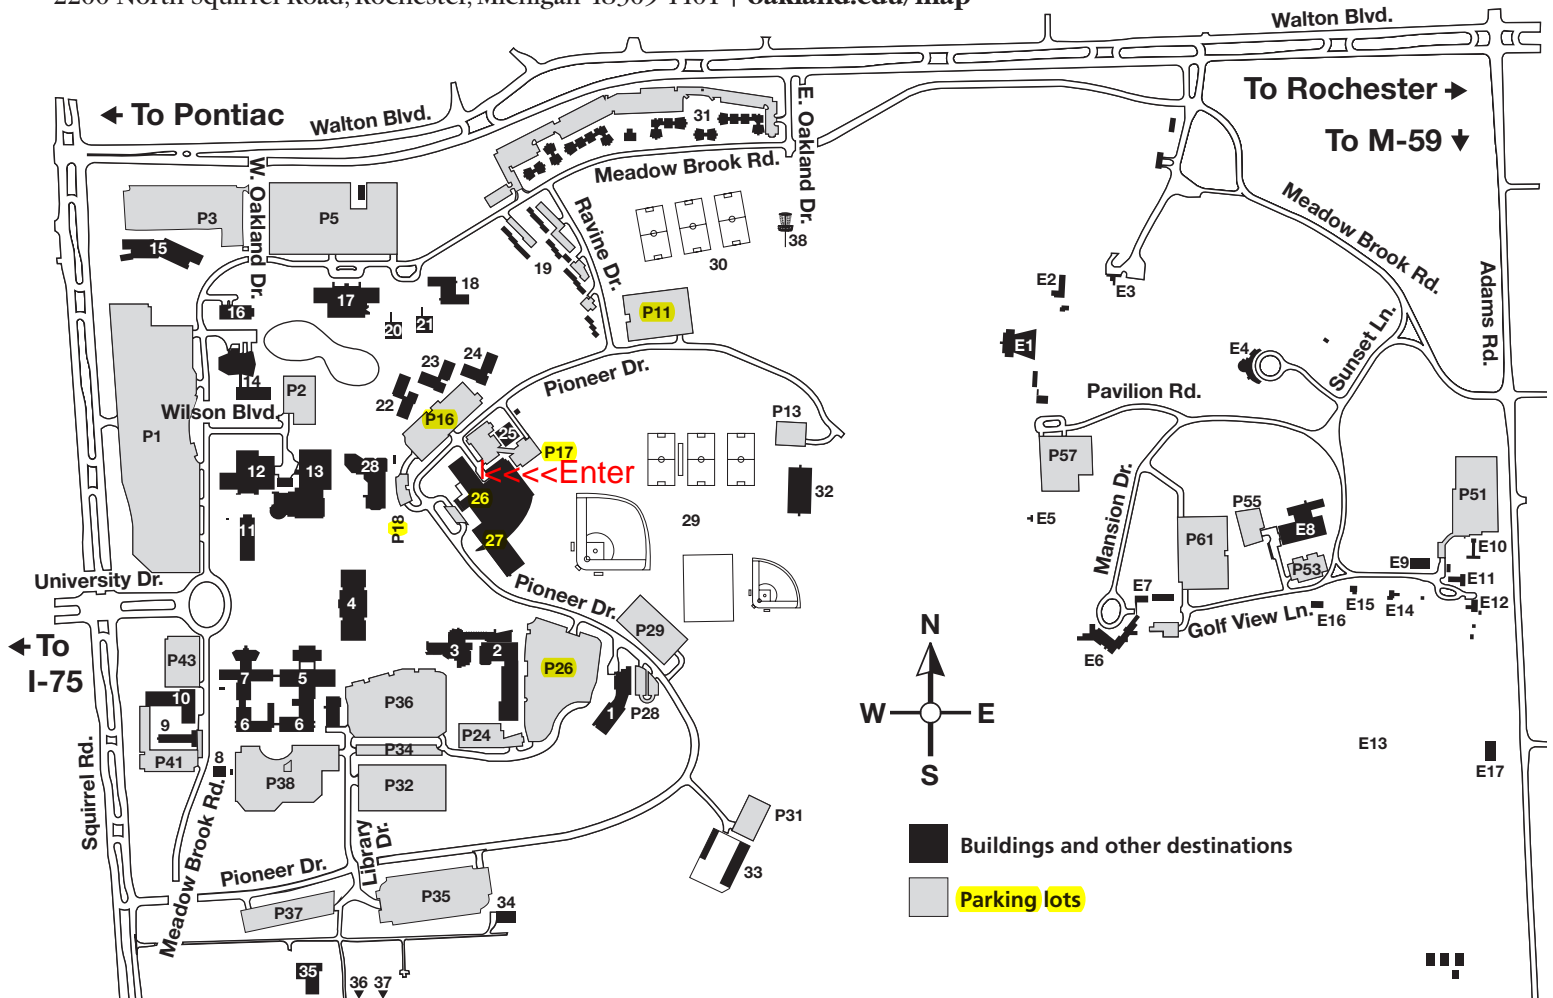

# Oakland University | Campus

2200 North Squirrel Road, Rochester, Michigan 48309-4401 | [oakland.edu/map](http://oakland.edu/map)

## Main Campus

Anibal House (ANI)	23
Ann V. Nicholson Student Apts (AVN)	31
<b>Athletics Center (ATH)</b>	<b>26</b>
• Aquatics Center	
• O'rena	
Belgian Barn	9
Buildings and Grounds	33
Central Heating Plant	25
Dodge Hall of Engineering (DHE)	5
Electrical Substation	35
Elliott Hall (EH)	3
Facilities Management (FM)	8
Fitzgerald House (FTZ)	22
George T. Matthews Apartments	19
Graham Health Center (GHC)	16
Grizzly Oaks Disc Golf Course	38
Hamlin Hall (HAM)	18
Hannah Hall of Science (HHS)	7
Hill House (HIL)	20
Human Health Building (HHB)	15
Kettering Magnetics Lab (KML) <i>off map</i>	36
Kresge Library (KL)	4
Lower Fields	29

North Foundation Hall (NFH)	12
• Admissions	
• Student Services	
Oakland Center (OC)	13
Observatory <i>off map</i>	37
O'Dowd Hall (ODH)	28
• Registrar	
Pawley Hall (PH)	1
• Lowry Center for Early Childhood Education	
Police and Support Services Building (PSS)	10
Pryale House (PRY)	24
<b>Recreation Center (REC)</b>	<b>27</b>
Science and Engineering Building (SEB)	6
South Foundation Hall (SFH)	11
Sports Bubble	32
Storage Facility (GUS)	34
Van Wagoner House (VWH)	21
Vandenberg Hall (VBH)	17
Varner Hall (VAR)	2
• Varner Recital Hall	
• Varner Studio Theatre	
Wilson Hall (WH)	14
• Meadow Brook Theatre	
• Oakland University Art Gallery	
Upper Fields	30

## Meadow Brook Estate

Baldwin Pavilion (BP)	E1
Carriage House	E7
Danny's Cabin	E15
Dr. Berton London Practice Area	E9
Golf Car Storage Building	E16
Golf Course Clubhouse and Pro Shop	E12
John Dodge House (JDH)	E11
Katke-Cousins and R&S Sharp Golf Courses	E13
Knole Cottage	E5
Meadow Brook Greenhouse	E10
Meadow Brook Hall (MBH)	E6
Meadow Brook Music Festival	E3
Shotwell-Gustafson Pavilion	E8
• Clean Energy Research Center	
• OU INCubator	
Starter Shack	E14
Sunset Terrace (SST)	E4
Trumbull Terrace	E2
Varner House	E17